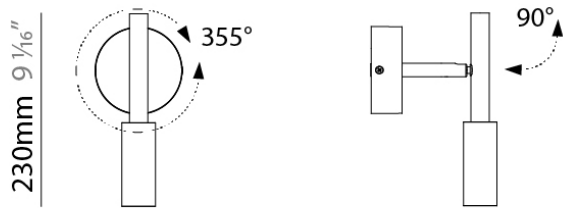

PROJECT	
TYPE	
NOTES	
QUANTITY	
DATE	

TUBINO SURFACE

D82333-CHA

GENERAL

Series: Tubino
Brand: Panzeri
Division: Design
Mounting Type: Surface
Mounting Location: Ceiling
Subcategory: Spots

PHYSICAL

Shape: Cylinder
Diameter (mm): 40
Diameter (in): 1 4/7
Height (mm): 230
Height (in): 9 1/16
Extension (mm): 150
Extension (in): 5 7/8
Light Distribution: Adjustable / Direct
Weight (kg): 0.62
Weight (lbs): 1.37
Diffuser: Polycarbonate - Opal
Fixture Material: Aluminum Die Cast

ELECTRICAL

Lamp Type: LED
Input Wattage (W): 6.5
Total Output Wattage (W): 6
Dimming: Tri-Mode (Non-Dimming and Phase Dimming (120Vac only) and 0-10V Dimming)
Driver Included: Yes
Driver Location: Integrated
Driver Type: Constant Current
Driver Class: Class 2
Input Voltage (V): 120 - 277
Constant Current (mA): 350
Upon Request: (Not included, see components) Remote: 0-10Vdc dimming / phase dimming @120Vac only / 277Vac

LED

Color Temperature (°K): 2700
Max. Delivered Lumen (lm): 339
Nominal Lumen (lm): 475
CRI: >80 CRI
Efficiency (%): 71.429
Efficacy (lm/w): 57.69
Lamp Life (hrs): 80000

OPTICAL

Adjustability: Rotational 355°; Tilt 90°

RATINGS AND CERTIFICATIONS

Certified By: CSA Certified to UL and CSA Standards
IP rating: IP20

230mm 9 1/16"

Ø104mm 4 1/8"

150mm 5 7/8"

Ø40mm 1 9/16"