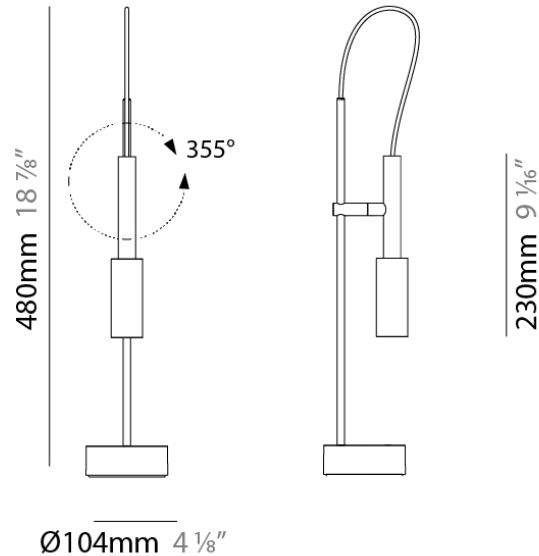

TUBINO PLUS PORTABLE

D84378-GRF

PROJECT	
TYPE	
NOTES	
QUANTITY	
DATE	

GENERAL

Series: Tubino
Subseries: Tubino Plus
Brand: Panzeri
Division: Design
Mounting Type: Portable
Mounting Location: Table
Subcategory: Task

PHYSICAL

Shape: Cylinder
Diameter (mm): 104
Diameter (in): 4 1/8
Height (mm): 480
Height (in): 18 7/8
Light Distribution: Adjustable / Direct
Weight (kg): 1.42
Weight (lbs): 3.13
Diffuser: Opal - Polycarbonate
Fixture Material: Aluminum / Brass / Steel
Cable Details: Bordeaux Cloth Cable

ELECTRICAL

Lamp Type: LED
Input Wattage (W): 6.5
Dimming: Non-Dimmable
Driver Location: Inline Transformer Plug
Input Voltage (V): 120

LED

Color Temperature (°K): 2700
Max. Delivered Lumen (lm): 339
Nominal Lumen (lm): 475
CRI: >90 CRI
Lamp Life (hrs): 80000

OPTICAL

Adjustability: Rotational 355°

RATINGS AND CERTIFICATIONS

Certified By: CSA Certified to UL and CSA Standards
IP rating: IP20